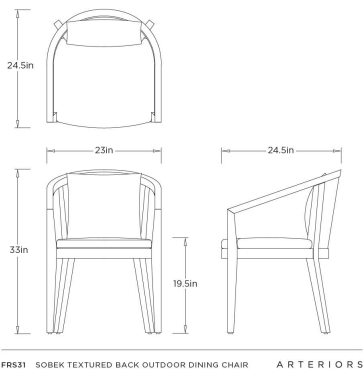

SOBEK TEXTURED BACK OUTDOOR

FRS31
Outdoor Performance Bouclé

The Sobek Outdoor Dining Chair introduces a fashion-forward element to al fresco dining with its bold, crocodile-textured back, shaped meticulously by hand and then cast for lasting beauty. Upholstered in an outdoor performance bouclé, the chair balances resilience with refined comfort. Whether used around a dining table or styled as a pair poolside, it elevates outdoor settings with artistic sophistication.

APPEARANCE

Materials	Bouclé, Teak Wood, Resin
Finishes	Pearl, Kona, Kona
Finish Will Vary	Yes
Top Coat/Sealant	No

DIMENSIONS

Overall	W: 23 in x D: 24.5 in x H: 33 in
Seat Cushion Thickness	H: 2.5 in
Pillow Size	W: 14 in x D: 4.5 in x H: 14 in
Seat	W: 19 in x D: 20.5 in x H: 19.5 in

SHIPPING

Shipping Requirements	Special Handling Required
Product Weight	43 lbs
Gross Weight 1	52.8 lbs
Gross Weight 2	10 lbs
Shipping Box 1	W: 26 in x D: 27.5 in x H: 38 in
Shipping Box 2	W: 25 in x D: 22.5 in x H: 5 in

ADDITIONAL INFO

Fabric Certification	TB117-2013
Fabric Composition	100% Solution Dyed Acrylic
Fabric Cleaning Code	P - clean with detergent & water
Fabric Wear Abrasion	100,000
Fabric PFAS Free	Yes
Reupholstery Requirements	2.5 Yards
Base/Foot Type	Adjustable Glides

CONTRACT

Contract Suitability	Contract Suitable As Is
Contract Textile Suitability	High Traffic/Public Spaces

REPLACEMENT PARTS

OTDREPLFOOT2

SWATCHES

X75SW 4x4 Swatch: Pearl OTD Performance Bouclé
KWSW 2x2 Swatch: Kona Stained Teak Wood