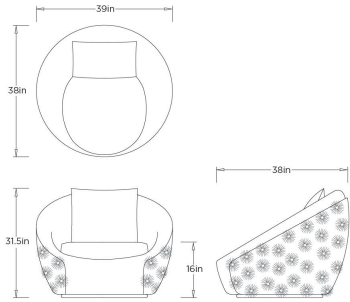

FLORIAN OUTDOOR SWIVEL LOUNGE

FRS30
Outdoor Performance Bouclé

The Florian Outdoor Swivel Lounge Chair blends comfort with intricate handwoven artistry. Inspired by the subtle textures of desert flora, its exterior is crafted using a continuous-loop weave with the back featuring crafted floral icons. Upholstered in an outdoor performance bouclé, the chair offers smooth 360-degree motion for effortless lounging. A sculptural seat that transforms any outdoor space into a sanctuary.

APPEARANCE

Materials	Bouclé, Rattan
Finishes	Pearl, Tan
Finish Will Vary	No
Top Coat/Sealant	No

DIMENSIONS

Overall	W: 39 in x D: 38 in x H: 31.5 in
Seat Cushion Thickness	H: 4 in
Pillow Size	W: 19 in x D: 7 in x H: 21 in
Seat	W: 22 in x D: 24 in x H: 16 in

SHIPPING

Shipping Requirements	Truck Ship
Product Weight	57.9 lbs
Gross Weight 1	79.4 lbs
Gross Weight 2	15 lbs
Shipping Box 1	W: 39.4 in x D: 41.7 in x H: 35.4 in
Shipping Box 2	W: 26 in x D: 28.5 in x H: 6 in

ADDITIONAL INFO

Fabric Certification	TB117-2013
Fabric Composition	100% Solution Dyed Acrylic
Fabric Cleaning Code	P - clean with detergent & water
Fabric Wear Abrasion	100,000
Fabric PFAS Free	Yes
Reupholstery Requirements	2 Yards
Base/Foot Type	360 Swivel Mechanism

CONTRACT

Contract Suitability	Contract Suitable As Is
Contract Textile Suitability	High Traffic/Public Spaces

SWATCHES

X75SW	4x4 Swatch: Pearl OTD Performance Bouclé
TSRSBS	4x4 Swatch: Tan Synthetic Rattan Strandboard W