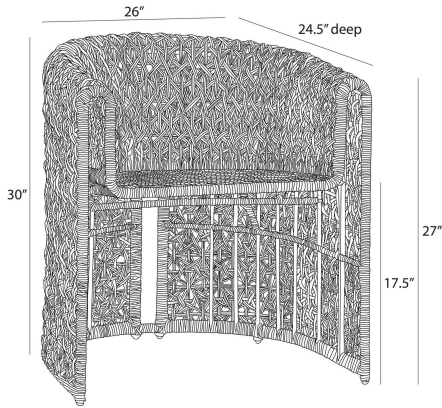

IGGY OUTDOOR CHAIR

FRS25
Tan, Rattan

Our barrel-shaped seat delivers a sinuous line from the leg to the raised arms to the floating seat. Woven from synthetic tan rattan in a crisscross pattern, this style features an intriguing split back, allowing it to float within any outdoor living space.

APPEARANCE

Materials	Rattan
Finishes	Tan
Finish Will Vary	No
Top Coat/Sealant	No

DIMENSIONS

Overall	W: 26 in x D: 24.5 in x H: 30 in
Foot Print	W: 27 in x D: 24 in
Arm	W: 3.5 in x D: 13.5 in x H: 27 in
Seat Back	W: 18.5 in x D: 3 in x H: 13 in
Seat	W: 19.5 in x D: 18 in x H: 17.5 in
Diagonal Dimensions	W: 40 in

SHIPPING

Shipping Requirements	Truck Ship
Product Weight	31.9 lbs
Gross Weight 1	42.33 lbs
Shipping Box 1	W: 25.59 in x D: 27.56 in x H: 31.5 in

CONTRACT

Contract Suitability	Contract Suitable As Is
----------------------	-------------------------