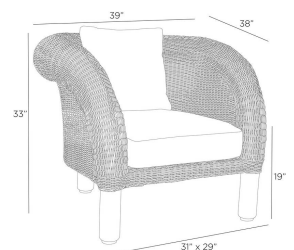

FIELDER OUTDOOR LOUNGE CHAIR

FRS22
 Pearl Outdoor
 Performance Bouclé
 H: 33 IN
 W: 39 IN
 D: 38 IN

Like a woven shrug, the fashionable form of this dune twisted synthetic rattan seat was designed to cradle the body like a hug. The playful yet contemporary form is oversized, with wheat teak wood legs and roll edges. Our Pearl Outdoor Performance Bouclé cushion and lumbar pillow are attached with Velcro. Finish will vary.