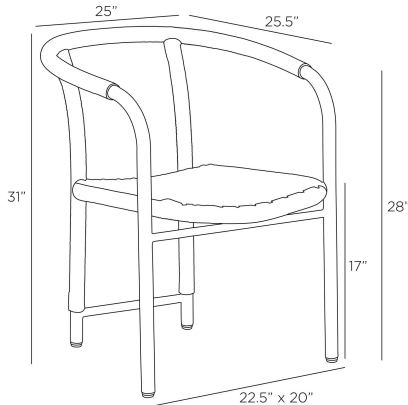

## FELLER OUTDOOR DINING CHAIR

FRS20  
Fossil, Rope

Wrapped woven details elevate the simple, bistro-style body of the Feller. The graphic nature of its aluminum form is highlighted with a tone-on-tone gray powder coat. Finished with a sturdy fossil synthetic rope seat, this contemporary chair moves effortlessly from seating area to outdoor dining table.

### DIMENSIONS

Overall	W: 25 in x D: 25.5 in x H: 31 in
Foot Print	W: 22.5 in x D: 20 in
Arm	W: 1.5 in x D: 18 in x H: 28 in
Seat	W: 19.5 in x D: 20 in x H: 17 in
Diagonal Dimensions	W: 39 in