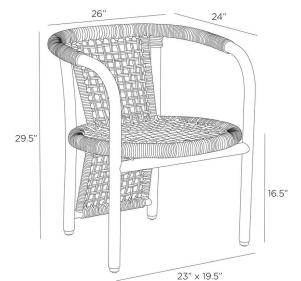

CHAPMAN OUTDOOR DINING CHAIR

FRS17
Willow Plain Weave
H: 29.5 IN
W: 26 IN
D: 24 IN

With a retro appeal, our Chapman chair is both nostalgic and completely contemporary. The bohemian influence of 1970s avant-garde wicker inspired the macrame rope seat and woven back. Crafted of willow teak wood and synthetic rope, its cape-style back offers a decorative detail that will draw the eye from any corner of the room. Finish will vary.