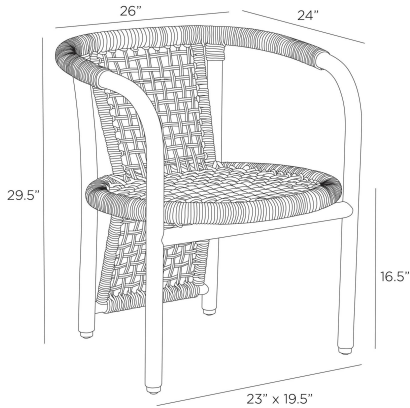

CHAPMAN OUTDOOR DINING CHAIR

FRS17
Willow, Rope

With a retro appeal, our Chapman chair is both nostalgic and completely contemporary. The bohemian influence of 1970s avant-garde wicker inspired the macrame rope seat and woven back. Crafted of willow teak wood and synthetic rope, its cape-style back offers a decorative detail that will draw the eye from any corner of the room. Finish will vary.

APPEARANCE

Materials	Rope, Wood
Finishes	Willow, Willow
Finish Will Vary	Yes
Top Coat/Sealant	No

DIMENSIONS

Overall	W: 26 in x D: 24 in x H: 29.5 in
Foot Print	W: 23 in x D: 19.5 in
Arm	W: 2 in x D: 14 in x Dia: 2.0 in x H: 28 in
Back Leg	Dia: 1.5 in x H: 27.5 in
Front Leg	Dia: 1.5 in x H: 28 in
Seat Back	W: 18 in x D: 2 in x H: 14 in
Seat	W: 23 in x D: 18 in x H: 16.5 in
Diagonal Dimensions	W: 34 in

SHIPPING

Shipping Requirements	Truck Ship
Product Weight	16.4 lbs
Gross Weight 1	18.0 lbs
Shipping Box 1	W: 28.74 in x D: 50.8 in x H: 36.18 in

ADDITIONAL INFO

Base/Foot Type	Non-Adjustable Glides
----------------	-----------------------