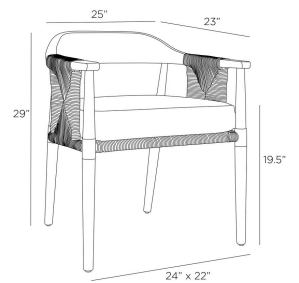

ESTES OUTDOOR DINING CHAIR

FRS16
Pearl Outdoor
Performance Bouclé
H: 29 IN
W: 25 IN
D: 23 IN

An indoor Mid-Century style tuned up for the outdoors, the Estes dining chair is adorned with unexpected woven willow synthetic rope accents on each arm. Crafted of honey-stained teak, the low-backed frame has tailored metal block accents of blackened bronze cuffs on each leg. Topped with a cushion of our pearl outdoor performance bouclé. Finish will vary.