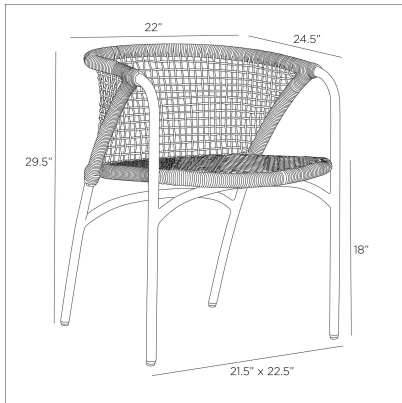

ENZO OUTDOOR DINING CHAIR

FRS15
Buff, Rope

Swooping lines and gestural back legs give this dining chair a feeling of captured motion. An extruded arch frame of blackened bronze aluminum juxtaposes an organic woven seat of buff synthetic rope to add a textural allure to the minimalist silhouette.

APPEARANCE

Materials	Rope, Aluminum
Finishes	Buff, Blackened Bronze
Finish Will Vary	No
Top Coat/Sealant	No

DIMENSIONS

Overall	W: 22 in x D: 24.5 in x H: 29.5 in
Foot Print	W: 21.5 in x D: 22.5 in
Leg	Dia: 1.0 in x H: 26.5 in
Seat Back	W: 14 in x D: 1.5 in x H: 12.5 in
Seat	W: 20 in x D: 20 in x H: 18 in
Diagonal Dimensions	W: 34 in

SHIPPING

Shipping Requirements	Truck Ship
Product Weight	11.4 lbs
Gross Weight 1	13.0 lbs
Shipping Box 1	W: 26.57 in x D: 23.62 in x H: 31.5 in

ADDITIONAL INFO

Base/Foot Type	Non-Adjustable Nylon Glides
----------------	-----------------------------