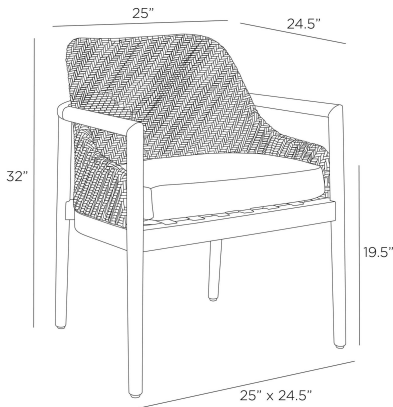

## CHILTON OUTDOOR DINING CHAIR

FRS14  
Pearl, Bouclé

The Chilton updates the sleek lines and open arms of a Mid-Century icon. An organic spin on the era's design, the sculptural back of dark blonde synthetic rattan is cradled by a solid natural teak wood frame. A supportive cushion of our pearl outdoor performance bouclé was designed to withstand the elements. Finish will vary.

### DIMENSIONS

Overall	W: 25 in x D: 24.5 in x H: 32 in
Foot Print	W: 25 in x D: 24.5 in
Arm	W: 1.5 in x D: 15 in x H: 25 in
Seat Back	W: 21 in x D: 1 in x H: 14.5 in
Seat	W: 21 in x D: 18 in x H: 19.5 in