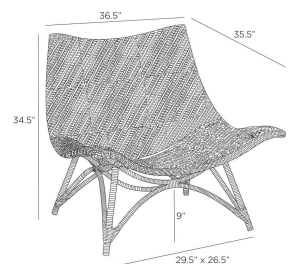

MARGOT OUTDOOR LOUNGE CHAIR

FRS13
Weathered Gray
H: 34.5 IN
W: 36.5 IN
D: 35.5 IN

A swooping back and cradled seat give the Margot a stylishly functional silhouette. Composed of weathered gray synthetic rattan in a twill weave, this elevated lounge chair's lofted planes and angular legs make it both an art piece and comfortable seat. A small opening between the seat and back allows for drainage during rainy days.