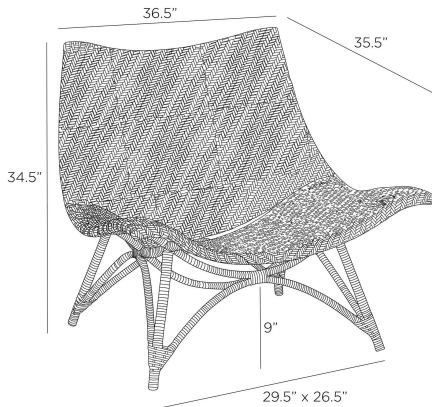

## MARGOT OUTDOOR LOUNGE CHAIR

FRS13  
Weathered Gray, Rattan

A swooping back and cradled seat give the Margot a stylishly functional silhouette. Composed of weathered gray synthetic rattan in a twill weave, this elevated lounge chair's lofted planes and angular legs make it both an art piece and comfortable seat. A small opening between the seat and back allows for drainage during rainy days.

### DIMENSIONS

Overall	W: 36.5 in x D: 35.5 in x H: 34.5 in
Foot Print	W: 29.5 in x D: 26.5 in
Seat Back	W: 34.5 in x D: 1.5 in x H: 23.5 in
Seat	W: 20 in x D: 22 in x H: 14.5 in
Diagonal Dimensions	W: 50.5 in