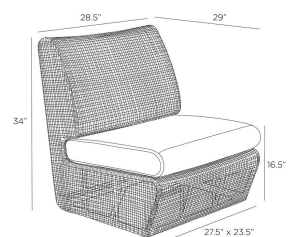

DUPONT OUTDOOR CHAIR

FRS12
 Pearl Outdoor
 Performance Bouclé
 H: 34 IN
 W: 28.5 IN
 D: 29 IN

The relaxed assemblage of '70s-style "puzzle-piece" seating is revamped in our lounge-ready outdoor chair. Composed of sturdy synthetic rattan in a weathered gray plain weave, each woven frame is accented with our pearl outdoor performance bouclé cushion. Notch detail where the cushion meets the back. Pair with the Dupont sofa, or style on its own.