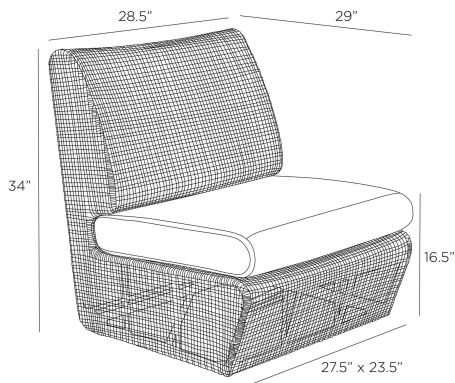

## DUPONT OUTDOOR CHAIR

FRS12  
 Pearl, Bouclé

The relaxed assemblage of '70s-style "puzzle-piece" seating is revamped in our lounge-ready outdoor chair. Composed of sturdy synthetic rattan in a weathered gray plain weave, each woven frame is accented with our pearl outdoor performance bouclé cushion. Notch detail where the cushion meets the back. Pair with the Dupont sofa, or style on its own.

### DIMENSIONS

Overall	W: 28.5 in x D: 29 in x H: 34 in
Foot Print	W: 27.5 in x D: 23.5 in
Seat	W: 28 in x D: 20 in x H: 16.5 in
Diagonal Dimensions	W: 43 in