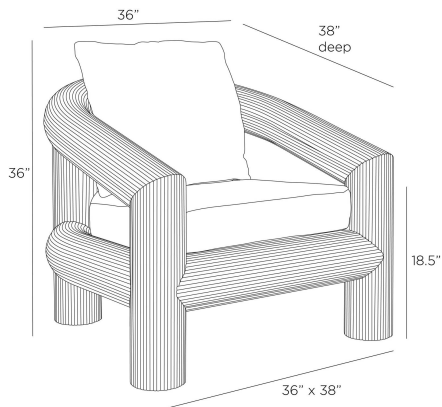

EASLEY OUTDOOR CHAIR

FRS10
Beluga, Texture

With its confident scale and tree trunk-like legs, our oversized chair is a contemporary and cozy art piece for the garden. Crafted of honey-stained teak wood, its seamless extruded lines cradle cloud-like seat and back cushions covered in our element-resistant Beluga Outdoor Performance Texture. Finish will vary.

APPEARANCE

Materials	Texture, Wood
Finishes	Beluga, Honey
Finish Will Vary	Yes
Top Coat/Sealant	Yes

DIMENSIONS

Overall	W: 36 in x D: 38 in x H: 36 in
Foot Print	W: 36 in x D: 38 in
Arm	D: 22 in x Dia: 6.0 in x H: 22.5 in
Leg	Dia: 6.0 in
Seat	W: 24 in x D: 17 in x H: 18.5 in
Diagonal Dimensions	W: 52.5 in