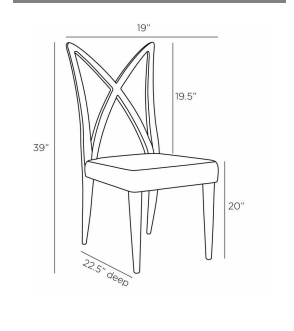

XAVIER DINING CHAIR

FRS09
 White Linen
 H: 39 IN
 W: 19 IN
 D: 22.5 IN

The sleek lines of the Xavier were inspired by the sculptural furniture of mid-century Italian design. An airy crown back of streamlined, curved smoke-finished wood contrasts a wide cushion seat of textural white linen. Together, they provide a pleasing form even more impactful when multiplied in a formal setting.