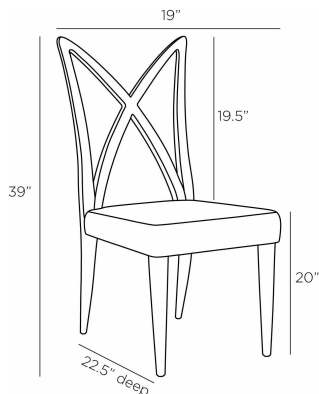

## XAVIER DINING CHAIR

FRS09  
White, Linen

The sleek lines of the Xavier were inspired by the sculptural furniture of mid-century Italian design. An airy crown back of streamlined, curved smoke-finished wood contrasts a wide cushion seat of textural white linen. Together, they provide a pleasing form even more impactful when multiplied in a formal setting.

### DIMENSIONS

Overall	W: 19 in x D: 22.5 in x H: 39 in
Foot Print	W: 18 in x D: 22.5 in
Leg	W: 1 in x D: 1 in x H: 15 in
Seat Back	W: 17 in x D: 2 in x H: 19.5 in
Seat	W: 19 in x D: 21 in x H: 20 in
Diagonal Dimensions	W: 45 in