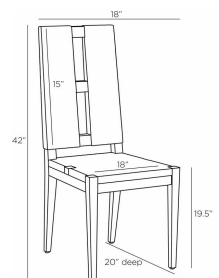

ANTONIO DINING CHAIR

FRS06  
 Ebony  
 H: 42 IN  
 W: 18 IN  
 D: 22 IN

The streamlined modernism of French 1940s design is embodied in a sleek ebony wood and rattan dining chair. High-backed with chic rectangular cutouts for easy carrying, its wide seat supports comfortable conversations. An endlessly versatile piece, this transitional essential is at home wherever you place it. Rattan will vary.