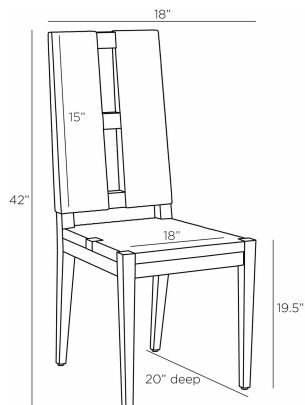

ARTERIOS

ANTONIO DINING CHAIR

FRS06
Ebony, Rattan

The streamlined modernism of French 1940s design is embodied in a sleek ebony wood and rattan dining chair. High-backed with chic rectangular cutouts for easy carrying, its wide seat supports comfortable conversations. An endlessly versatile piece, this transitional essential is at home wherever you place it. Rattan will vary.

APPEARANCE

Materials	Rattan, Wood
Finishes	Ebony, Ebony
Finish Will Vary	Yes
Top Coat/Sealant	Yes

DIMENSIONS

Overall	W: 18 in x D: 22 in x H: 42 in
Foot Print	W: 18 in x D: 22 in
Leg	W: 1.5 in x D: 1.5 in x H: 16 in
Seat Back	W: 15 in x H: 23 in
Seat	W: 18 in x D: 18 in x H: 19.5 in
Diagonal Dimensions	W: 47 in

SHIPPING

Shipping Requirements	Truck Ship
Product Weight	16.7 lbs
Gross Weight 1	26.7 lbs
Shipping Box 1	W: 25.0 in x D: 21.3 in x H: 45.0 in

ADDITIONAL INFO

Base/Foot Type	Glides
----------------	--------