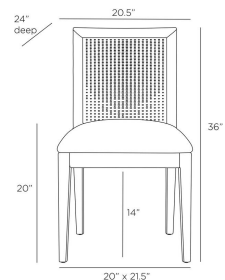

PALMER ARMLESS DINING CHAIR

FRS05  
 White Muslin  
 H: 36 IN  
 W: 20.5 IN  
 D: 24 IN

The Palmer expresses a relaxed yet refined aesthetic that marries modern lines with the rich appeal of rattan. The striking side chair is designed with natural rattan that wraps the chair's mahogany frame and forms the caning on the arm panels and back rest. The seat is upholstered in breezy, bright white muslin for recovering. Finishes will vary.