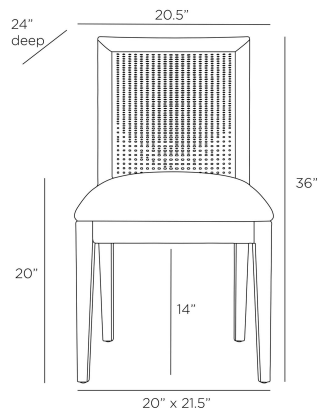

ARTERIOS

PALMER ARMLESS DINING CHAIR

FRS05
White, Muslin

The Palmer expresses a relaxed yet refined aesthetic that marries modern lines with the rich appeal of rattan. The striking side chair is designed with natural rattan that wraps the chair's mahogany frame and forms the caning on the arm panels and back rest. The seat is upholstered in breezy, bright white muslin for recovering. Finishes will vary.

APPEARANCE

Materials	Muslin, Rattan, Wood
Finishes	White, Natural
Finish Will Vary	Yes
Top Coat/Sealant	No

DIMENSIONS

Overall	W: 20.5 in x D: 24 in x H: 36 in
Foot Print	W: 20 in x D: 21.5 in
Leg	W: 1.5 in x D: 1.5 in x H: 14 in
Seat Back	H: 18 in
Seat	W: 20.5 in x D: 19.5 in x H: 20 in
Diagonal Dimensions	W: 43.5 in

SHIPPING

Shipping Requirements	Truck Ship
Product Weight	17.0 lbs
Gross Weight 1	25.0 lbs
Shipping Box 1	W: 26.0 in x D: 22.0 in x H: 38.0 in

ADDITIONAL INFO

Features	Sustainable
Fabric Composition	100% Cotton
Fabric Wear Abrasion	5,000
Reupholstery Requirements	1 Yard
Base/Foot Type	Glides