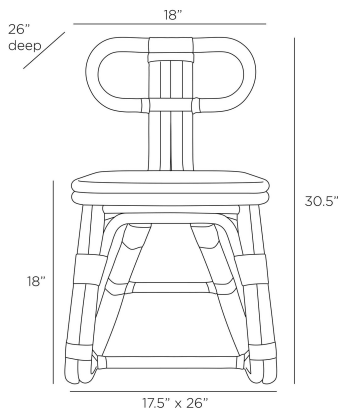

ARTERIOS

URBANA DINING CHAIR

FRS04
Black, Rattan

Our sinuous Urbana chair looks beautiful from every angle and makes a striking lineup at a dining table. The sculptural, sled-leg side chair is created in glossy black rattan pole, with rattan wrapping the seat back and legs. Finish will vary.

APPEARANCE

Materials	Rattan
Finishes	Black
Finish Will Vary	Yes
Top Coat/Sealant	Yes

DIMENSIONS

Overall	W: 18 in x D: 26 in x H: 30.5 in
Foot Print	W: 17.5 in x D: 26 in
Seat Back	W: 18 in x D: 2.5 in x H: 13.5 in
Seat	W: 17.5 in x D: 17.5 in x H: 18 in
Diagonal Dimensions	W: 39 in

SHIPPING

Shipping Requirements	Truck Ship
Product Weight	13.0 lbs
Gross Weight 1	20.0 lbs
Shipping Box 1	W: 28.0 in x D: 20.0 in x H: 33.0 in

CONTRACT

Contract Suitability	Contract Suitable With Conditions
Contract Conditions	Not for use in high traffic/public spaces

REPLACEMENT PARTS

FRS04FOOT