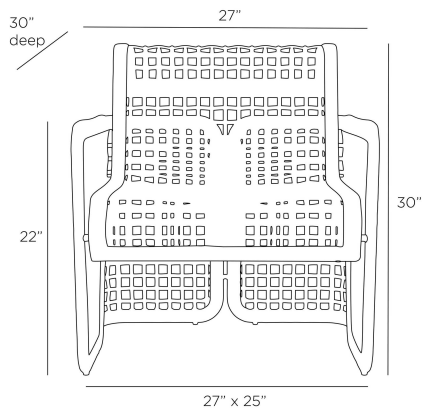

ARTERIOS

WINNIE LOUNGE CHAIR

FRS03
Gray Wash, Rattan

Crafted in a simple, open rattan weave, the Winnie lounge chair serves as functional art for the home. Inspired by origami, the deep, sculptural lounger is crafted in gray-washed rattan, with folds at the arms and back that create visual interest. Finish will vary.

APPEARANCE

Materials	Rattan
Finishes	Gray Wash
Finish Will Vary	Yes
Top Coat/Sealant	No

DIMENSIONS

Overall	W: 27 in x D: 30 in x H: 30 in
Foot Print	W: 27 in x D: 25 in
Arm	W: 1.5 in x D: 21 in x H: 22 in
Seat Back	W: 23 in x H: 15 in
Seat	W: 23 in x D: 18 in x H: 15 in
Diagonal Dimensions	W: 41 in

SHIPPING

Shipping Requirements	Truck Ship
Product Weight	30.0 lbs
Gross Weight 1	35.0 lbs
Shipping Box 1	W: 33 in x D: 30 in x H: 33 in

ADDITIONAL INFO

Features	Sustainable
Base/Foot Type	Glides

CONTRACT

Contract Suitability	Contract Suitable With Conditions
Contract Conditions	Not for use in high traffic/public spaces

REPLACEMENT PARTS

FRS03FOOT