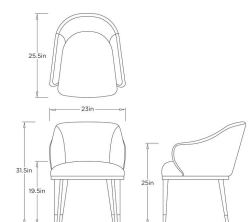

HERSHEL DINING CHAIR

FRI39
 Dim Gray Leather
 H: 31.5 IN
 W: 23 IN
 D: 25.5 IN

Dim gray leather revitalizes the Hershel dining chair, which still delivers a modern mix of materials. The seat features a slim profile with a soft, curved back and demi-arms that cradle the body. Beech wood legs finished in ebony are lightly textured with carving details and finished with blackened bronze iron ferrules. Finish will vary.

FRI39 HERSHEL DINING CHAIR ARTERIOS