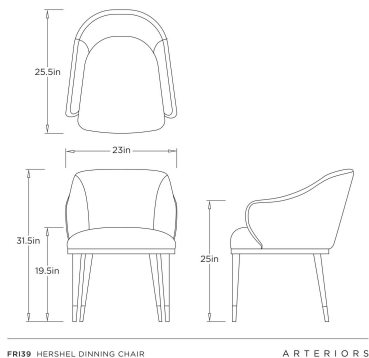

ARTERIOS

HERSHEL DINING CHAIR

FRI39

Dim Gray, Leather

Dim gray leather revitalizes the Hershel dining chair, which still delivers a modern mix of materials. The seat features a slim profile with a soft, curved back and demi-arms that cradle the body. Beech wood legs finished in ebony are lightly textured with carving details and finished with blackened bronze iron ferrules. Finish will vary.

APPEARANCE

Materials	Leather, Wood, Iron
Finishes	Dim Gray, Ebony, Blackened Bronze
Finish Will Vary	Yes
Top Coat/Sealant	No

DIMENSIONS

Overall	W: 23 in x D: 25.5 in x H: 31.5 in
Foot Print	W: 19.5 in x D: 19.5 in
Arm	W: 2.5 in x D: 9.5 in x H: 25 in
Leg	Dia: 1.0 in x H: 14 in
Seat Back	W: 14.5 in x D: 2.5 in x H: 13.5 in
Seat	W: 18 in x D: 20 in x H: 19.5 in
Diagonal Dimensions	W: 40.5 in

SHIPPING

Shipping Requirements	Truck Ship
Product Weight	29.0 lbs
Gross Weight 1	44.0 lbs
Shipping Box 1	W: 27.0 in x D: 26.0 in x H: 37.5 in

ADDITIONAL INFO

Fabric Certification	TB117-2013
Fabric Composition	100% Leather
Reupholstery Requirements	4.34 Yards 39 Square Feet