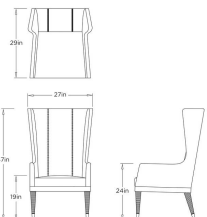

## HAWTHORNE HOST CHAIR

FRI38  
Navy Leather  
H: 47 IN  
W: 27 IN  
D: 29 IN

Perfectly scaled for a host or hostess chair, this navy leather chair features race strip paneling and defined topstitching. Each exaggerated tapered leg is wrapped in leather cord and tipped with an antique brass ferrule. Stitching continues at the back so this piece can float within the room. Leather will vary.

FRI38 HAWTHORNE HOST CHAIR

ARTERIOS