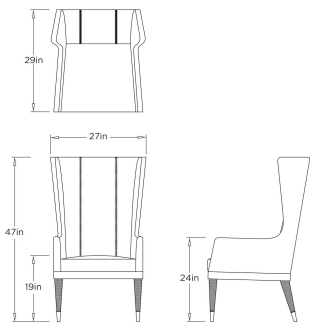

HAWTHORNE HOST CHAIR

FRI38 HAWTHORNE HOST CHAIR ARTERIOS

FRI38
Navy, Leather

Perfectly scaled for a host or hostess chair, this navy leather chair features race strip paneling and defined topstitching. Each exaggerated tapered leg is wrapped in leather cord and tipped with an antique brass ferrule. Stitching continues at the back so this piece can float within the room. Leather will vary.

APPEARANCE

Materials	Leather, Brass
Finishes	Navy, Antique Brass
Finish Will Vary	Yes
Top Coat/Sealant	No

DIMENSIONS

Overall	W: 27 in x D: 29 in x H: 47 in
Foot Print	W: 25 in x D: 26.5 in
Arm	W: 3 in x D: 15 in x H: 24 in
Front Leg	Dia: 1.0 in x H: 12.5 in
Seat Back	W: 18 in x D: 4.5 in x H: 29 in
Seat	W: 21 in x D: 21.5 in x H: 19 in
Diagonal Dimensions	W: 55.5 in

SHIPPING

Shipping Requirements	Special Handling Required
Product Weight	79.0 lbs
Gross Weight 1	86.42 lbs
Shipping Box 1	W: 31.1 in x D: 31.1 in x H: 52.36 in

ADDITIONAL INFO

Disclaimers
This piece is made with genuine leather. The variations in color are a natural characteristic of leather and may increase over time, adding to the individuality of your item. Please keep this away from prolonged intense sunlight, heat and humidity.