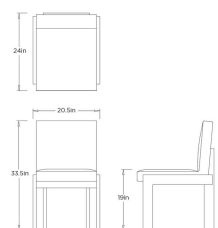

MATILDA DINING CHAIR

FRI32
 Midnight Grey
 Performance Velvet
 H: 33.5 IN
 W: 20.5 IN
 D: 24 IN

This architecturally inspired dining chair features a richly chiseled frame of mango wood in an ebony finish that cradles a plush seat and backrest of midnight grey performance velvet. Designed to captivate from any angle, this piece showcases a striking geometric frame that draws the eye. Wood will vary.