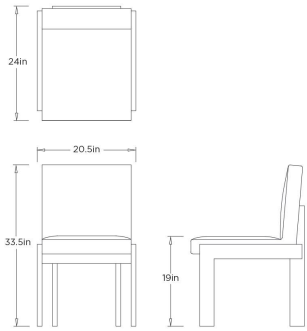

ARTERIOS

MATILDA DINING CHAIR

FRI32 MATILDA DINING CHAIR

ARTERIOS

FRI32
Midnight Grey, Velvet

This architecturally inspired dining chair features a richly chiseled frame of mango wood in an ebony finish that cradles a plush seat and backrest of midnight grey performance velvet. Designed to captivate from any angle, this piece showcases a striking geometric frame that draws the eye. Wood will vary.

APPEARANCE

Materials	Velvet, Wood
Finishes	Midnight Grey, Ebony
Finish Will Vary	Yes
Top Coat/Sealant	No

DIMENSIONS

Overall	W: 20.5 in x D: 24 in x H: 33.5 in
Foot Print	W: 20.5 in x D: 24 in
Leg	W: 1.5 in x D: 3 in x H: 17.5 in
Seat Back	W: 18.5 in x D: 3.5 in x H: 14.5 in
Seat	W: 18.5 in x D: 18.5 in x H: 20 in
Diagonal Dimensions	W: 41.5 in