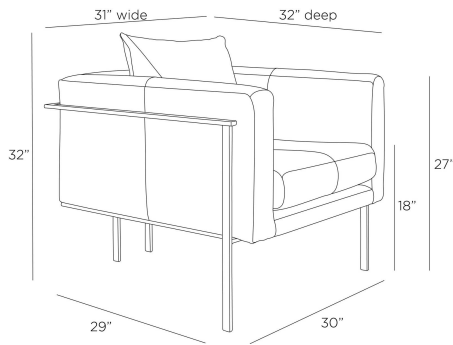

ARTERIOS

GIROUD LOUNGE CHAIR

FRI26
Ore, Leather

This modern club chair pairs a geometric form with sophisticated materials. An industrial frame of blackened powder coated iron cradles a seat of ore leather for a cantilevered effect. Cinched back legs and split-quarter stitching add to the masculine aesthetic. The matching seamed pillow provides support. Leather will vary.

APPEARANCE

Materials	Leather, Iron
Finishes	Ore, Blackened Iron
Finish Will Vary	Yes
Top Coat/Sealant	Yes

DIMENSIONS

Overall	W: 31 in x D: 32 in x H: 32 in
Foot Print	W: 30 in x D: 29 in
Arm	W: 4 in x D: 28 in x H: 27 in
Leg	W: 0.5 in x D: 1 in x H: 23 in
Seat Back	W: 21 in x D: 4 in x H: 9.5 in
Seat	W: 21 in x D: 23.5 in x H: 18 in
Diagonal Dimensions	W: 42 in

SHIPPING

Shipping Requirements	Truck Ship
Product Weight	80.6 lbs
Gross Weight 1	96.0 lbs
Shipping Box 1	W: 35.0 in x D: 37.0 in x H: 32.0 in

ADDITIONAL INFO

Disclaimers
This piece is made with genuine leather. The variations in color are a natural characteristic of leather and may increase over time, adding to the individuality of your item. Please keep this away from prolonged intense sunlight, heat and humidity.