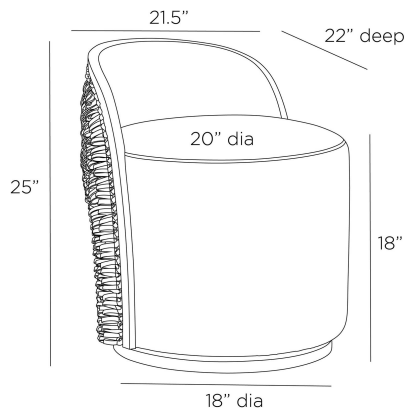

ARTERIOS

GRETEL CHAIR

FRI25
Black, Suede

From the front, this tone-on-tone seat in black suede and ebony beech wood is clean and minimalist. From the back, a supportive arch is adorned with black leather loops for a textural twist. Scaled to perfectly fit smaller spaces, this detailed swivel chair can serve as an extra dining chair, vanity chair, or accent piece. Suede and leather will vary.

APPEARANCE

Materials	Suede, Leather, Wood
Finishes	Black, Black, Ebony
Finish Will Vary	Yes
Top Coat/Sealant	Yes

DIMENSIONS

Overall	W: 21.5 in x D: 22 in x H: 25 in
Foot Print	Dia: 18.0 in
Base	Dia: 18.0 in x H: 1 in
Seat	Dia: 20.0 in x H: 18 in

SHIPPING

Product Weight	42.0 lbs
Gross Weight 1	55.0 lbs
Shipping Box 1	W: 24.5 in x D: 24.5 in x H: 27.5 in

ADDITIONAL INFO

Fabric Composition	100% Leather
Fabric Cleaning Code	S - dry clean only
Reupholstery Requirements	1.5 Yards
Base/Foot Type	360 Swivel Mechanism