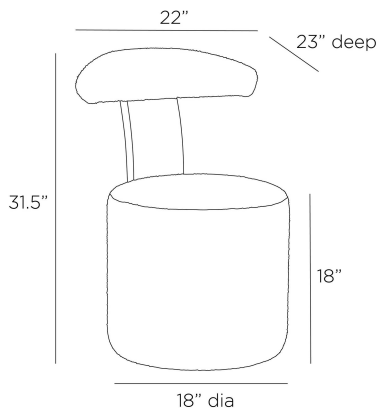

ARTERIOS

GINNI CHAIR

FRI24
Charcoal, Bouclé

Inspired by the wide-ranging span of a Longhorn, Ginni's exaggerated wood backrest is set slightly backward for stylish support. Covered in charcoal bouclé with accents of ebony mango wood, this handsome style delivers a dynamic balance of form wherever it is placed. Designed with an appropriate height for a dining room, accent chair, or vanity, the Ginny has casters for easy movement from room to room.

APPEARANCE

Materials	Bouclé, Wood
Finishes	Charcoal, Ebony
Finish Will Vary	No
Top Coat/Sealant	No

DIMENSIONS

Overall	W: 22 in x D: 23 in x H: 31.5 in
Foot Print	Dia: 18.0 in
Seat	Dia: 18.0 in x H: 18 in

SHIPPING

Product Weight	34.3 lbs
Gross Weight 1	49.0 lbs
Shipping Box 1	W: 22.5 in x D: 22.5 in x H: 34.0 in

ADDITIONAL INFO

Fabric Cleaning Code	S - dry clean only
Reupholstery Requirements	1.25 Yards
Base/Foot Type	Caster Wheels (5)