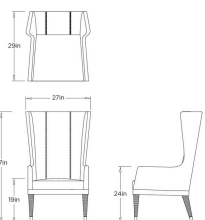

HAWTHORNE HOST CHAIR

FRI20  
 Dove Leather  
 H: 46.5 IN  
 W: 27 IN  
 D: 28 IN

Racer stripe paneling and topstitching define the wing-backed Hawthorne. Covered in rich dove leather, it is perfectly scaled for a host/hostess chair or desk. Each exaggerated tapered leg is wrapped in leather cord and tipped with a polished antique brass-plated ferrule. Stitching continues at the back so this piece can float within the room. Leather will vary.