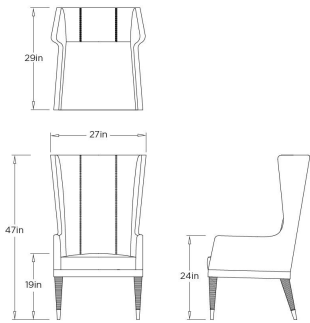

ARTERIOS

HAWTHORNE HOST CHAIR

FRI20 HAWTHORNE HOST CHAIR

ARTERIOS

FRI20
Dove, Leather

Racer stripe paneling and topstitching define the wing-backed Hawthorne. Covered in rich dove leather, it is perfectly scaled for a host/hostess chair or desk. Each exaggerated tapered leg is wrapped in leather cord and tipped with a polished antique brass-plated ferrule. Stitching continues at the back so this piece can float within the room. Leather will vary.

APPEARANCE

Materials	Leather, Brass
Finishes	Dove, Antique Brass
Finish Will Vary	Yes
Top Coat/Sealant	Yes

DIMENSIONS

Overall	W: 27 in x D: 28 in x H: 46.5 in
Foot Print	W: 24.5 in x D: 27 in
Arm	W: 3 in x D: 15 in x H: 24 in
Back Leg	Dia: 1.0 in x H: 13 in
Front Leg	Dia: 1.0 in x H: 12.5 in
Seat Back	W: 17 in x D: 5 in x H: 29.5 in
Seat	W: 20 in x D: 21 in x H: 18 in
Diagonal Dimensions	W: 54 in

SHIPPING

Shipping Requirements	Truck Ship
Product Weight	60.0 lbs
Gross Weight 1	79.0 lbs
Shipping Box 1	W: 33.0 in x D: 30.5 in x H: 51.5 in

ADDITIONAL INFO

Disclaimers	This piece is made with genuine leather. The variations in color are a natural characteristic of leather and may increase over time, adding to the individuality of your item. Please keep this away from prolonged intense sunlight, heat and humidity.
-------------	--