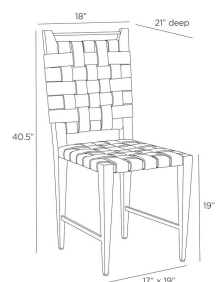

LAKWOOD DINING CHAIR

FR119
 Stone Leather &
 Suede
 H: 40.5 IN
 W: 18 IN
 D: 21 IN

The Lakewood was designed to add textural impact. Both tactile and comfortable, its muscular frame of ebony beech wood is juxtaposed with the oversized woven back and seat of interwoven suede and leather in a soft stone hue. An antique brass crossbar at the top allows for easy portability about the room. Finish will vary.