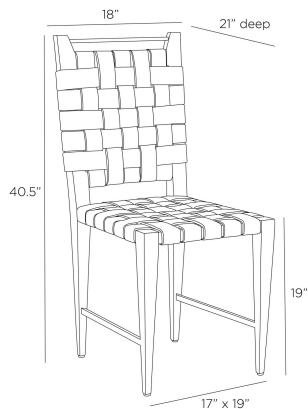

ARTERIOS

LAKWOOD DINING CHAIR

FRI19
Stone, Leather

The Lakewood was designed to add textural impact. Both tactile and comfortable, its muscular frame of ebony beech wood is juxtaposed with the oversized woven back and seat of interwoven suede and leather in a soft stone hue. An antique brass crossbar at the top allows for easy portability about the room. Finish will vary.

APPEARANCE

Materials	Leather, Suede, Wood, Brass
Finishes	Stone, Stone, Ebony, Antique Brass
Finish Will Vary	Yes
Top Coat/Sealant	Yes

DIMENSIONS

Overall	W: 18 in x D: 21 in x H: 40.5 in
Foot Print	W: 17 in x D: 19 in
Leg	W: 2 in x D: 2 in x H: 19.5 in
Seat Back	W: 18 in x D: 2.5 in x H: 20.5 in
Seat	W: 18 in x D: 20.5 in x H: 19 in
Diagonal Dimensions	W: 46 in