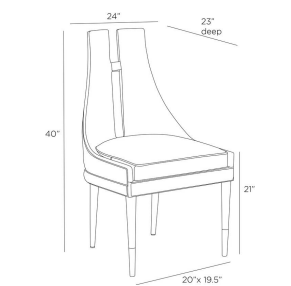

CROWLEY DINING CHAIR

FR116  
 Black Leather  
 H: 40 IN  
 W: 24 IN  
 D: 23 IN

The ideal balance of masculine and feminine, a sleek slit detail mimics an alluring open-backed dress. Soft black leather upholstery is enhanced with polished antique brass joinery. Poised on slim, ebony beech wood legs tipped in brass. Leather will vary.