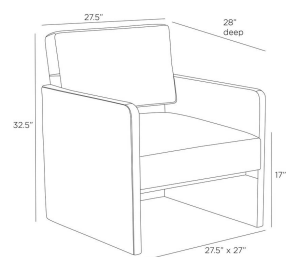

DEVINE LOUNGE CHAIR

FR114  
 Black Hair on Hide  
 H: 32.5 IN  
 W: 27.5 IN  
 D: 28 IN

Bringing back the best of 1990s-influenced style, this handsome black hair-on-hide style was designed to please from every angle in a room. As attractive from the back as when seen head on, its precise lines are enhanced with a cinched hourglass back. Squared arms and a well-padded seat complete the silhouette. Hide will vary.