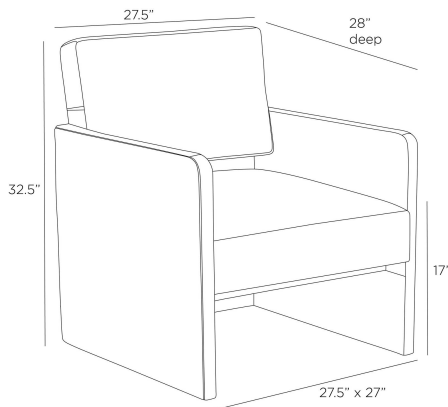

ARTERIOS

DEVINE LOUNGE CHAIR

FRI14
Black, Hide Leather

Bringing back the best of 1990s-influenced style, this handsome black hair-on-hide style was designed to please from every angle in a room. As attractive from the back as when seen head on, its precise lines are enhanced with a cinched hourglass back. Squared arms and a well-padded seat complete the silhouette. Hide will vary.

APPEARANCE

Materials	Hide Leather
Finishes	Black
Finish Will Vary	Yes
Top Coat/Sealant	No

DIMENSIONS

Overall	W: 27.5 in x D: 28 in x H: 32.5 in
Foot Print	W: 27.5 in x D: 27 in
Arm	W: 1.5 in x D: 27 in x H: 23.5 in
Seat Back	W: 24 in x D: 6 in x H: 14 in
Seat	W: 24.5 in x D: 26.5 in x H: 17 in
Diagonal Dimensions	W: 43 in

SHIPPING

Shipping Requirements	Truck Ship
Product Weight	67.5 lbs
Gross Weight 1	82.03 lbs
Shipping Box 1	W: 29.9 in x D: 29.9 in x H: 35 in

ADDITIONAL INFO

Disclaimers	As a natural hide, each piece will vary and no two are alike.
Fabric Certification	NFPA-260, TB117-2013
Fabric Composition	100% Leather
Fabric Cleaning Code	S - dry clean only
Reupholstery Requirements	180 Square Feet | 10 Yards

CONTRACT

Contract Suitability	Contract Suitable As Is
Contract Textile Suitability	Low Traffic/Private Spaces

SWATCHES

T26SW 4x4 Swatch: Black Hide