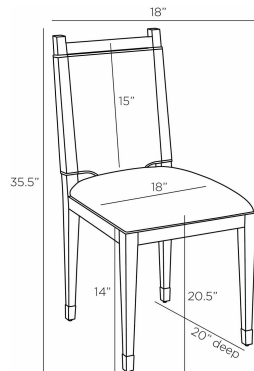

ARTERIOS

BURDOCK DINING CHAIR

FRI07
Vanilla, Leather

Crafted of luxurious vanilla leather and ebony-finished beechwood, this sophisticated design possesses a crisp, geometric silhouette. A T-shaped sling-back balances the impeccably upholstered seat, providing comfort and support. Each square leg is capped in antique brass sabots. Leather will vary.

APPEARANCE

Materials	Leather, Wood, Brass
Finishes	Vanilla, Ebony, Antique Brass
Finish Will Vary	Yes
Top Coat/Sealant	Yes

DIMENSIONS

Overall	W: 18 in x D: 20 in x H: 35.5 in
Foot Print	W: 18 in x D: 19.5 in
Leg	W: 1 in x D: 1 in x H: 14 in
Seat Back	W: 16 in x D: 2 in x H: 15 in
Seat	W: 18 in x D: 17 in x H: 20.5 in
Diagonal Dimensions	W: 40 in

SHIPPING

Shipping Requirements	Truck Ship
Product Weight	18.0 lbs
Gross Weight 1	27.12 lbs
Shipping Box 1	W: 22.0 in x D: 22.0 in x H: 38.5 in

ADDITIONAL INFO

Disclaimers	This piece is made with genuine leather. The variations in color are a natural characteristic of leather and may increase over time, adding to the individuality of your item. Please keep this away from prolonged intense sunlight, heat and humidity.
-------------	--