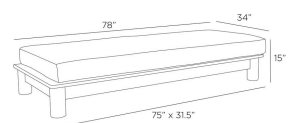

CALDWELL OUTDOOR OTTOMAN

FOS05  
Shale Outdoor Texture  
H: 15 IN  
W: 78 IN  
D: 34 IN

A comfortable companion to our Caldwell sofa, this long-lined ottoman delivers a distinct 1970s influence. Constructed of teak wood in a rustic weathered texture, it is finished with carved dowel legs and our shale outdoor texture cushion. Finish will vary.