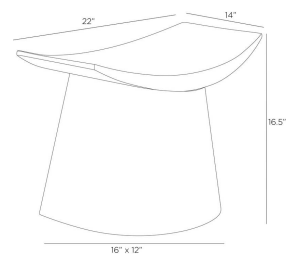

ENYA OUTDOOR STOOL

FOS03  
 Stonewashed  
 H: 16.5 IN  
 W: 22 IN  
 D: 14 IN

Influenced by a soothing Japanese aesthetic, a wing-like stool adds a ceremonial feel to any outdoor seating area. A stonewashed concrete composite seat balances on a hollow arched base for an airy appearance.