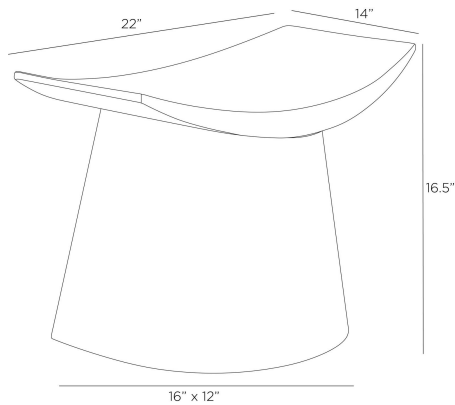

ENYA OUTDOOR STOOL

FOS03
Stonewashed, Concrete Composite

Influenced by a soothing Japanese aesthetic, a wing-like stool adds a ceremonial feel to any outdoor seating area. A stonewashed concrete composite seat balances on a hollow arched base for an airy appearance.

APPEARANCE

Materials	Concrete Composite
Finishes	Stonewashed
Finish Will Vary	No
Top Coat/Sealant	Yes

DIMENSIONS

Overall	W: 22 in x D: 14 in x H: 16.5 in
Foot Print	W: 16 in x D: 12 in
Seat	W: 22 in x D: 14 in x H: 14.5 in
Diagonal Dimensions	W: 27.5 in

SHIPPING

Shipping Requirements	Truck Ship
Product Weight	62.3 lbs
Gross Weight 1	77.16 lbs
Shipping Box 1	W: 18.0 in x D: 26.0 in x H: 20.5 in

ADDITIONAL INFO

Base/Foot Type	Non-Adjustable Rubber Pads
----------------	----------------------------