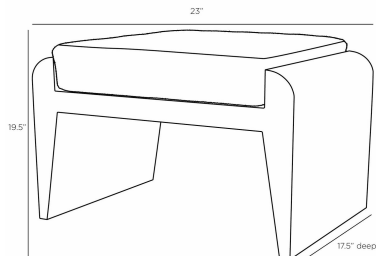

ARTERIOS

ALANNA OTTOMAN

FOS01
Cloud, Bouclé

Using a lacquer technique, our moss-finished stool has a timeless appeal. Clean lines and curved angles allow it to work with a myriad of décor styles. Topped with a cloud bouclé seat.

APPEARANCE

Materials	Bouclé, Lacquer
Finishes	Cloud, Moss
Finish Will Vary	No
Top Coat/Sealant	No

DIMENSIONS

Overall	W: 23 in x D: 17.5 in x H: 19.5 in
Foot Print	W: 23 in x D: 16 in
Seat	W: 19 in x D: 17.5 in x H: 19.5 in

SHIPPING

Product Weight	25.0 lbs
Gross Weight 1	30.8 lbs
Gross Weight 2	10.0 lbs
Shipping Box 1	W: 18.0 in x D: 19.0 in x H: 26.0 in
Shipping Box 2	W: 18.0 in x D: 20.0 in x H: 8.0 in

ADDITIONAL INFO

Fabric Certification	NFPA-260, TB117-2013
Fabric Composition	20% Acryl, 10% Poly, 15% Ctn, 50% Visc, 5% Linen
Fabric Cleaning Code	S - dry clean only
Fabric Wear Abrasion	25,000
Reupholstery Requirements	1.5 Yards
Base/Foot Type	Nylon Glides

CONTRACT

Contract Suitability	Contract Suitable With Conditions
Contract Conditions	For an additional fee, a clear, protective coating can be added
Contract Textile Suitability	Low Traffic/Private Spaces

SWATCHES

MLSW	4x4 Swatch: Moss Lacquer
X59SW	4x4 Swatch: Cloud Bouclé