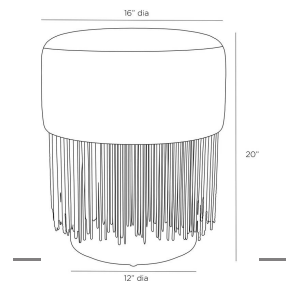

TWYLA OTTOMAN

FOI03
Bordeaux Chenille
H: 20 IN
Dia: 16.0 IN

Our Twyla ottoman adds a playful touch of nostalgia with this unique combination of color and materials. The expressive stool is fully upholstered in heathered bordeaux chenille, with a fuller tufted resting upon a slimmer column plinth. Fine, antique brass chain, in varying lengths, forms a flapper-style fringe skirt. Finish will vary.