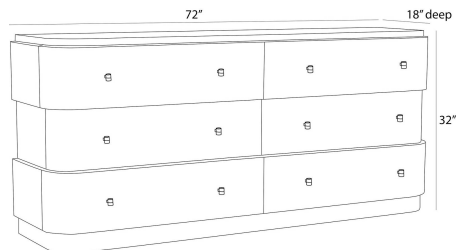

ARTERIOS

JACQUES CHEST

FNS20
Brindle, Ofram Veneer

We reinvented the stacked campaign-style chest in A brindle ofram wood veneer with rotated layout veneer that creates different patterns to catch the eye. Six soft-close drawers are accented with bespoke bronze stainless steel trim along the reveal and natural faux horn resin pulls. This roomy style is impactful on its own as bedroom storage or paired with matching Jacques side tables. Finish will vary.

APPEARANCE

Materials	Ofram Veneer, Resin, Stainless Steel
Finishes	Brindle, Natural Faux Horn, Bronze
Finish Will Vary	Yes
Top Coat/Sealant	Yes

DIMENSIONS

Overall	W: 72 in x D: 18 in x H: 32 in
Foot Print	W: 70.5 in x D: 16.5 in
Drawer Exterior	W: 36 in x D: 1 in x H: 9.5 in
Drawer Interior	W: 29 in x D: 12.5 in x H: 6.5 in
Table Top	W: 70.5 in x D: 17.5 in
Diagonal Dimensions	W: 38 in