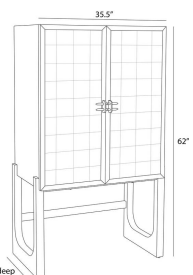

JERMAINE COCKTAIL CABINET

FNS18
 Antiqued Amber
 Mirror
 H: 62.5 IN
 W: 35.5 IN
 D: 21 IN

Our alluring cabinet is inlaid with an églomisé antiqued amber mirror front to appear darker along the edges and lighter at the center. The elevated case of smoke oak wood features a U-shaped cutout at the legs to add an airy finish. Double spear pulls of bronze iron appear to pierce the surface, while a matching iron bar at the back pulls the silhouette together. Double soft-close doors open to reveal an LED-lit clear glass prep surface and mirrored interior to showcase a chic cocktail glassware collection. Finish will vary.