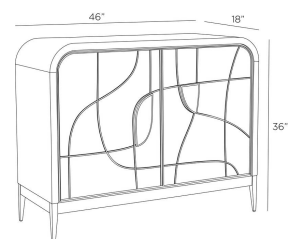

HARDIN CABINET

FNS15
Oyster
H: 36 IN
W: 46 IN
D: 18 IN

This handsome buffet-style cabinet delivers both style and function. Set within the waterfall veneer frame of oyster oak, panels of beige seagrass cloth are bracketed by linework in a playful pattern of heritage brass. Inspired by modernist sculpture, the integrated custom heritage brass hardware pulls have a tactile groove for easy opening. Inside lies a single adjustable shelf.