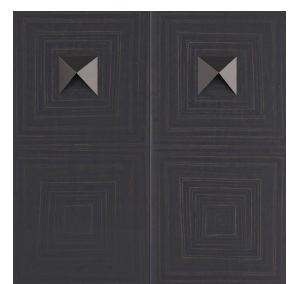

BELLA CABINET

FNS09
Charcoal
H: 72 IN
W: 45 IN
D: 20 IN

The refined lines of Art Deco influence the Bella. Finished in rich charcoal, the geometric pattern of the macassar veneer façade is elevated with diamond cuff iron hardware in shimmering bronze. Inside, three adjustable shelves hold all the essentials. Finish will vary.