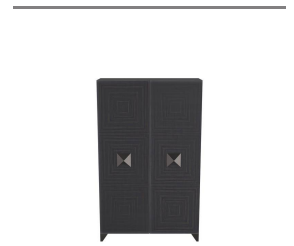

BELLA CABINET

FNS09
Charcoal
H: 72 IN
W: 45 IN
D: 20 IN

The refined lines of Art Deco influence the Bella. Finished in rich charcoal, the geometric pattern of the macassar veneer façade is elevated with diamond cuff iron hardware in shimmering bronze. Inside, three adjustable shelves hold all the essentials. Finish will vary.