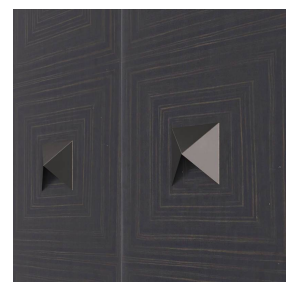

BELLA CABINET

FNS09
Charcoal
H: 72 IN
W: 45 IN
D: 20 IN

The refined lines of Art Deco influence the Bella. Finished in rich charcoal, the geometric pattern of the macassar veneer façade is elevated with diamond cuff iron hardware in shimmering bronze. Inside, three adjustable shelves hold all the essentials. Finish will vary.