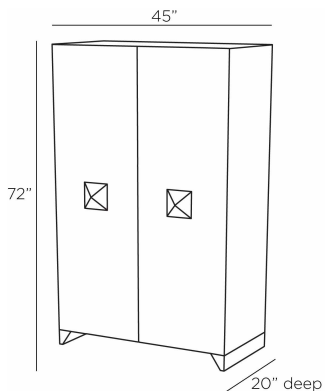

ARTERIOS

BELLA CABINET

FNS09
Charcoal, Macassar Veneer

The refined lines of Art Deco influence the Bella. Finished in rich charcoal, the geometric pattern of the macassar veneer façade is elevated with diamond cuff iron hardware in shimmering bronze. Inside, three adjustable shelves hold all the essentials. Finish will vary.

APPEARANCE

Materials	Macassar Veneer, Oak Veneer, Iron
Finishes	Charcoal, Ebony, Bronze
Finish Will Vary	Yes
Top Coat/Sealant	Yes

DIMENSIONS

Overall	W: 45 in x D: 20 in x H: 72 in
Foot Print	W: 45 in x D: 20 in
Shelf	W: 43.5 in x D: 16 in x H: 1.5 in
Diagonal Dimensions	W: 74 in

SHIPPING

Shipping Requirements	Special Handling Required
Product Weight	299.3 lbs
Gross Weight 1	326.28 lbs
Shipping Box 1	W: 24.0 in x D: 49.0 in x H: 76.0 in

ADDITIONAL INFO

Shelf Count	3
Base/Foot Type	Glides

CONTRACT

Contract Suitability	Contract Suitable As Is

REPLACEMENT PARTS

SHELFPIN1

SWATCHES

CWSW 2x2 Swatch: Charcoal Wood